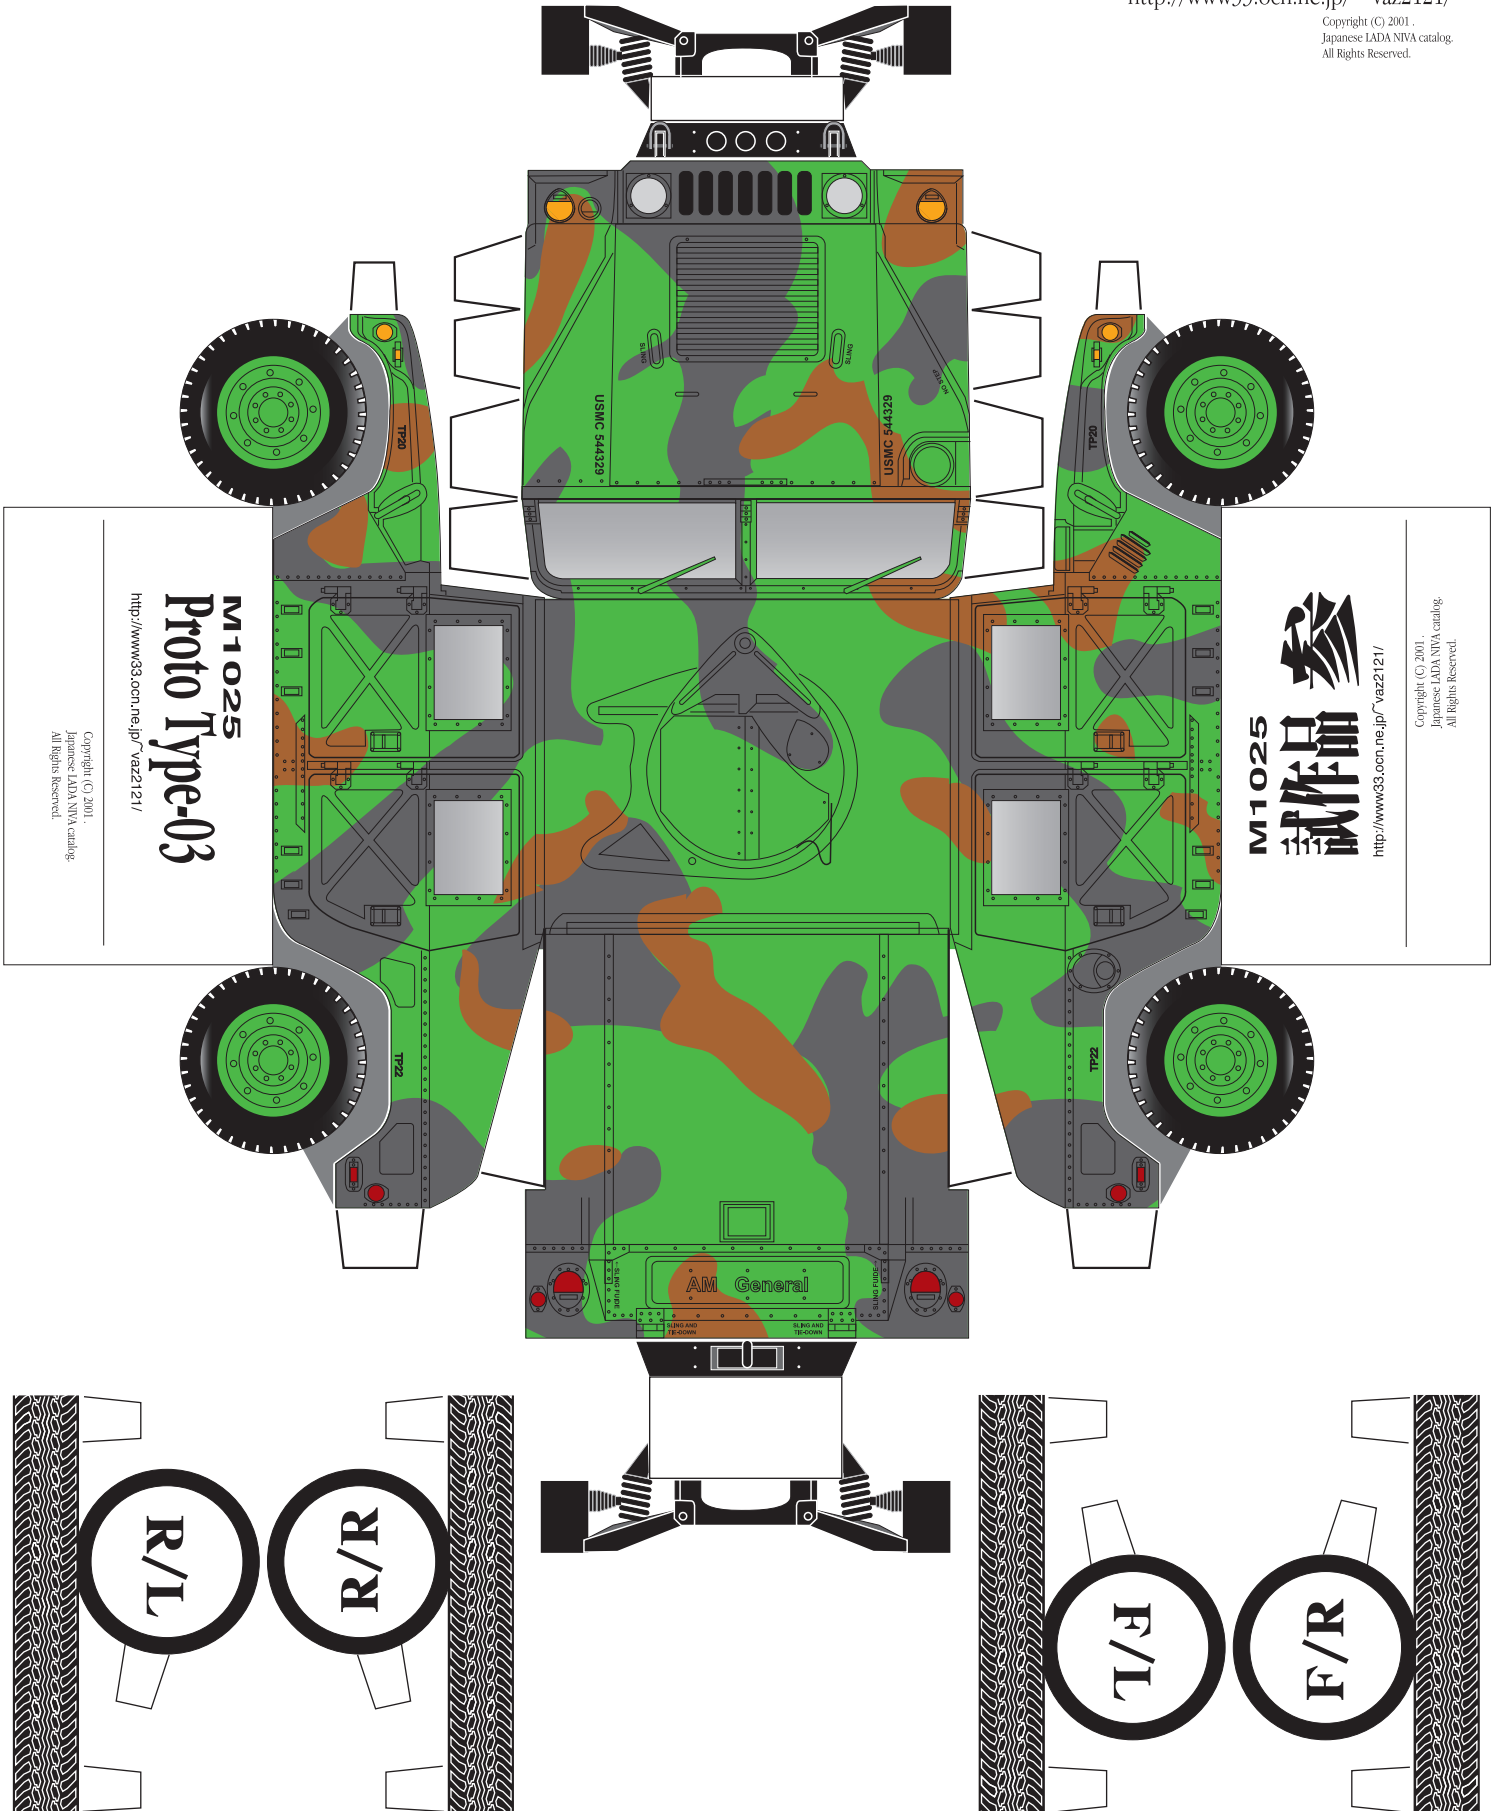

Paper Humvee M1025

Proto Type-03

<http://www33.ocn.ne.jp/~vaz2121/>

Copyright (C) 2001 .
Japanese LADA NIVA catalog.
All Rights Reserved.

M1025
Proto Type-03
<http://www33.ocn.ne.jp/~vaz2121/>

M1025
試作品
<http://www33.ocn.ne.jp/~vaz2121/>

R/L

R/R

F/L

F/R